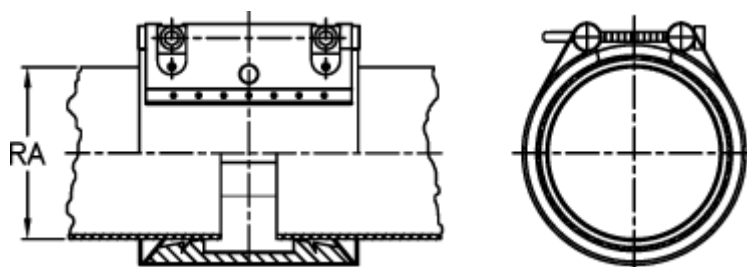

# Data Sheet

Article number: 025748600184

Description: Norma Connect pipe coupling  
GRIP E W5 Ø=184,0 NBR, 10 bar

## Measures

---

Note = Kontakt os for yderligere informationer.

RA = 184